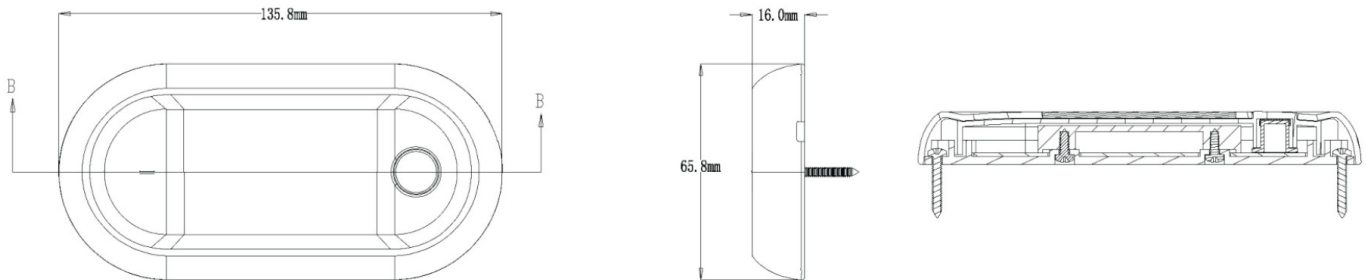

auto electrical parts

Technical Information Sheet

Part No. 0-668-67

Durite's Mega Power SMD 2525 LED Interior Accessory Lamp. 10-30VDC. 12 high power white SMD LED's. 950Lm. PC Lens with ADC12 Housing. IP67. E Marked EMC R10. 20cm flying leads.

Technical Drawing (not to scale)

Specification

Type	LED Interior Accessory Lamp
Voltage	10-30VDC
LED	12 x 1W 2525SMD
Illumination	950Lm
Material	PC Lens, ADC12 Housing
Protection	IP67
Operating Temperature	-25°C to 65°C
Switch	N/A
Dimensions	See above diagram
Compliance	CE, EMC R10